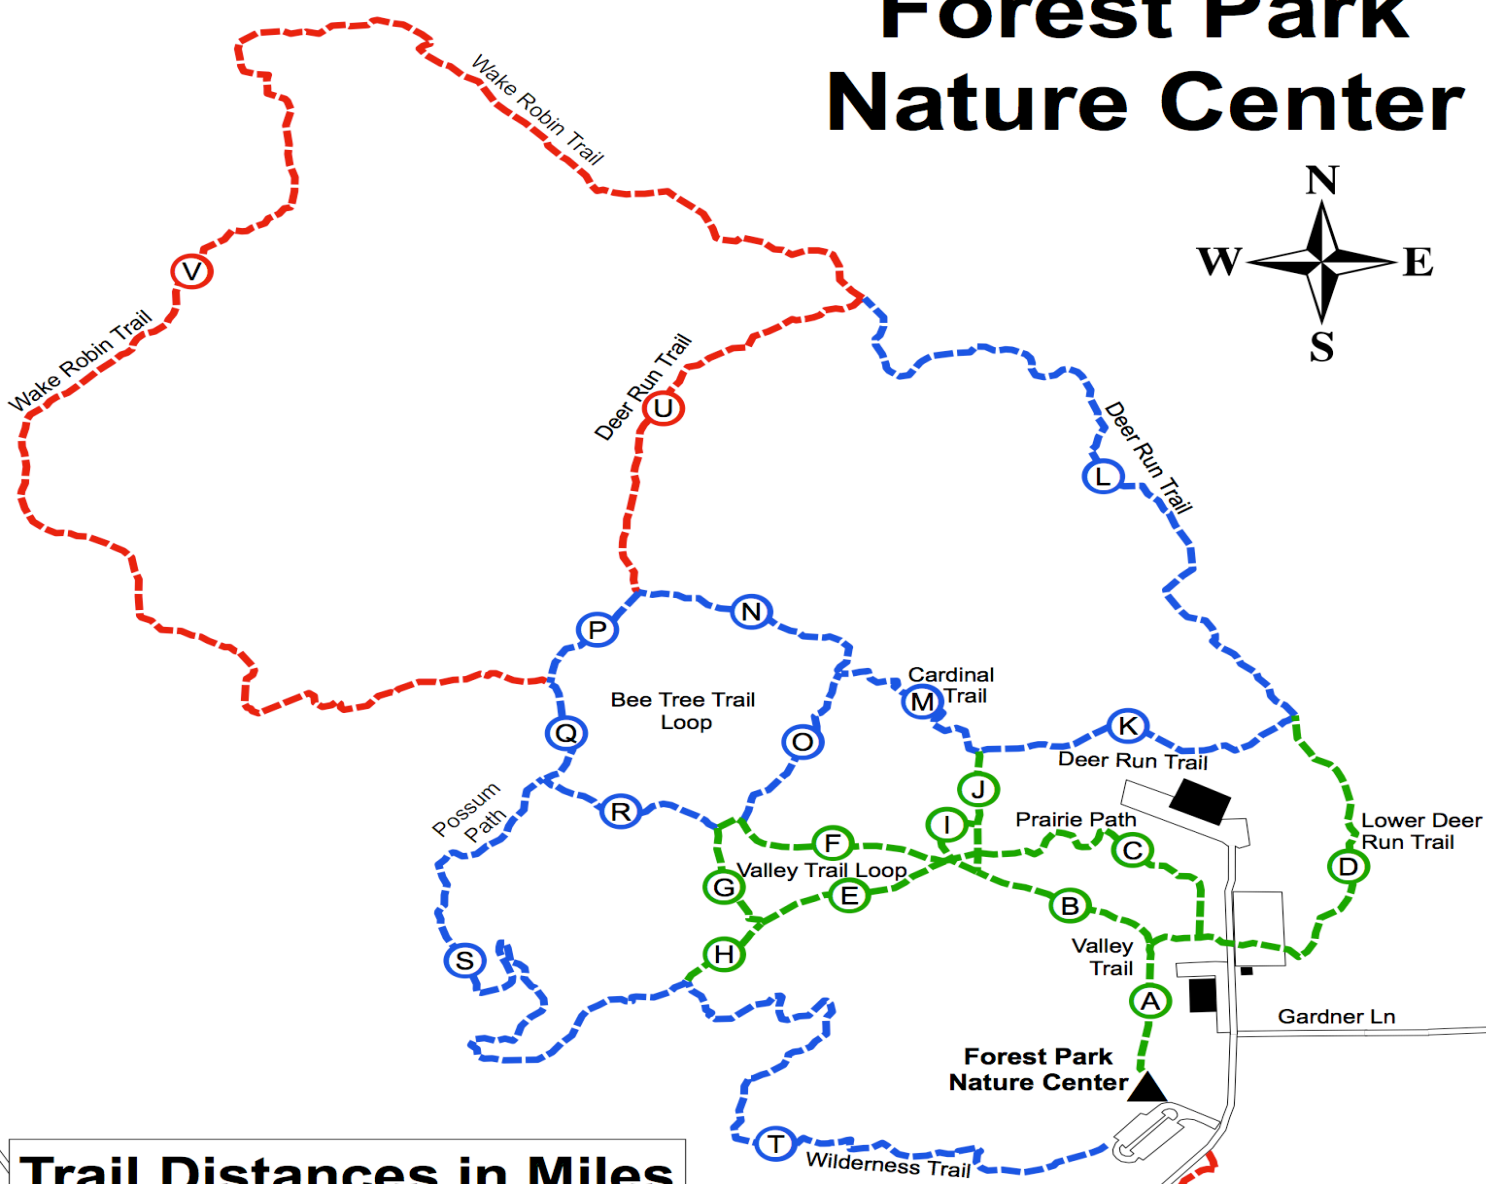

Forest Park Nature Center

Trail Distances in Miles

| | | | | | |
|----------|-----|----------|-----|----------|------|
| A | .11 | K | .20 | U | .30 |
| B | .10 | L | .42 | V | 1.31 |
| C | .17 | M | .14 | W | 1.25 |
| D | .30 | N | .14 | | |
| E | .10 | O | .13 | | |
| F | .11 | P | .08 | | |
| G | .08 | Q | .08 | | |
| H | .06 | R | .11 | | |
| I | .04 | S | .49 | | |
| J | .09 | T | .54 | | |

Difficulty Rating

Ratings based on length of trail and challenge of terrain

- Easy
- Medium
- Hard