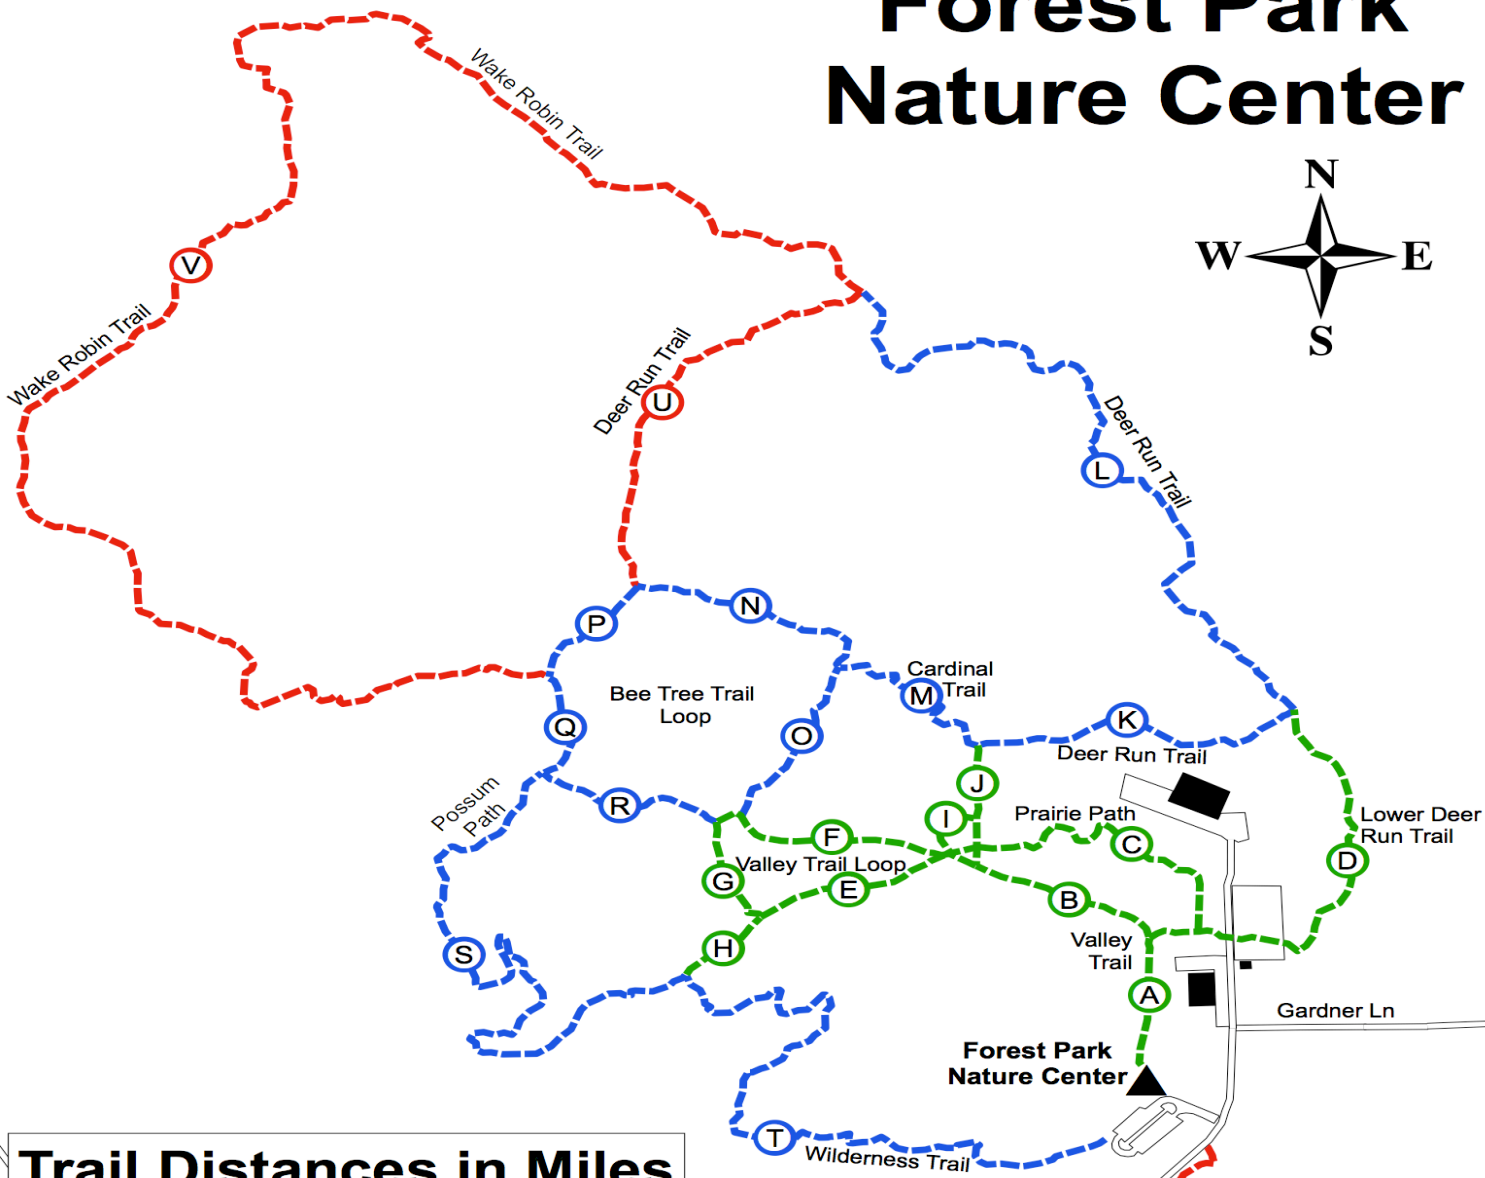

Forest Park Nature Center

Trail Distances in Miles

A	.11	K	.20	U	.30
B	.10	L	.42	V	1.31
C	.17	M	.14	W	1.25
D	.30	N	.14		
E	.10	O	.13		
F	.11	P	.08		
G	.08	Q	.08		
H	.06	R	.11		
I	.04	S	.49		
J	.09	T	.54		

Difficulty Rating

Ratings based on length of trail and challenge of terrain

----- Easy

----- Medium

----- Hard